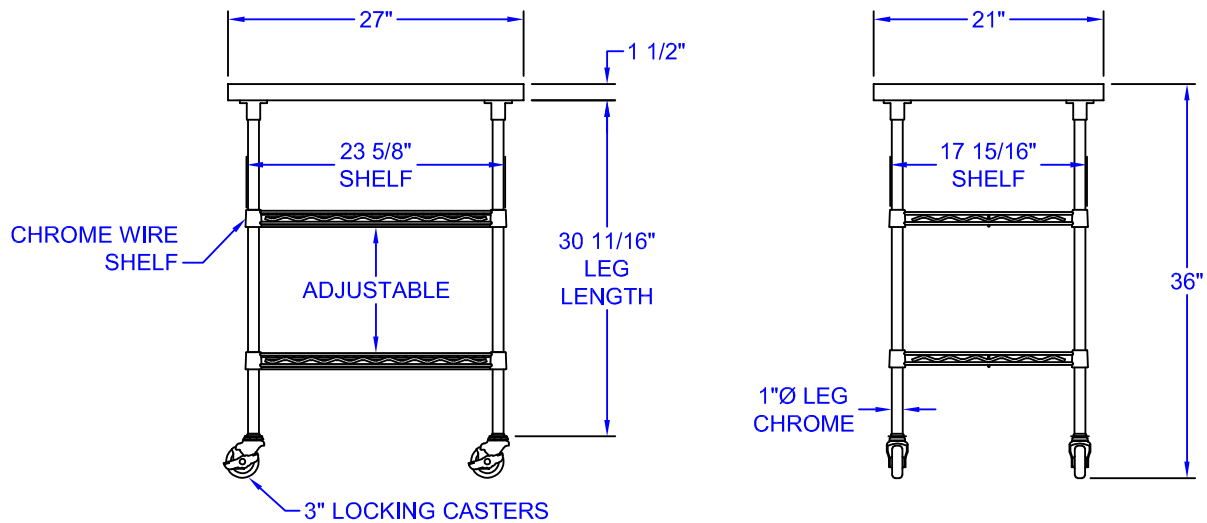

DETAILED SPECIFICATIONS

METROPOLITAN WIRE CART

MODEL #	SIZE	DESCRIPTION	HEIGHT	WEIGHT (LBS)
MET-MWC-1	27" X 21" X 1-1/2"	MAPLE TOP, CHROME SHELVES	36"	58
MET-MWC-2	33" X 27" X 1-1/2"	MAPLE TOP, CHROME SHELVES	36"	79
MET-MWCK-1 *	27" X 21" X 1-1/2"	MAPLE TOP, BLACK SHELVES	36"	58
MET-MWCK-2 *	33" X 27" X 1-1/2"	MAPLE TOP, BLACK SHELVES	36"	79
MET-CWC-1	27" X 21" X 1-1/2"	CHERRY TOP, CHROME SHELVES	36"	56
MET-WWC-1	27" X 21" X 1-1/2"	WALNUT TOP, CHROME SHELVES	36"	54
MET-WWC-2	33" X 27" X 1-1/2"	WALNUT TOP, CHROME SHELVES	36"	72
MET-WWCK-1 *	27" X 21" X 1-1/2"	WALNUT TOP, BLACK SHELVES	36"	54
MET-WWCK-2 *	33" X 27" X 1-1/2"	WALNUT TOP, BLACK SHELVES	36"	79

* BLACK EPOXY FINISH

SOME UNITS SHIP UNASSEMBLED FOR REDUCED SHIPPING COST. ALL DIMENSIONS ARE TYPICAL. TOLERANCE +/- .500"
John Boos & Co. is constantly engaged in a program of improving products and therefore reserves the right to change specifications without prior notice.

3601 S. Banker St. • Effingham, IL 62401 • PO BOX 609 • quotes@johnboos.com

021218

Boos
lock

AQ AutoQuotes

www.johnboos.com

137